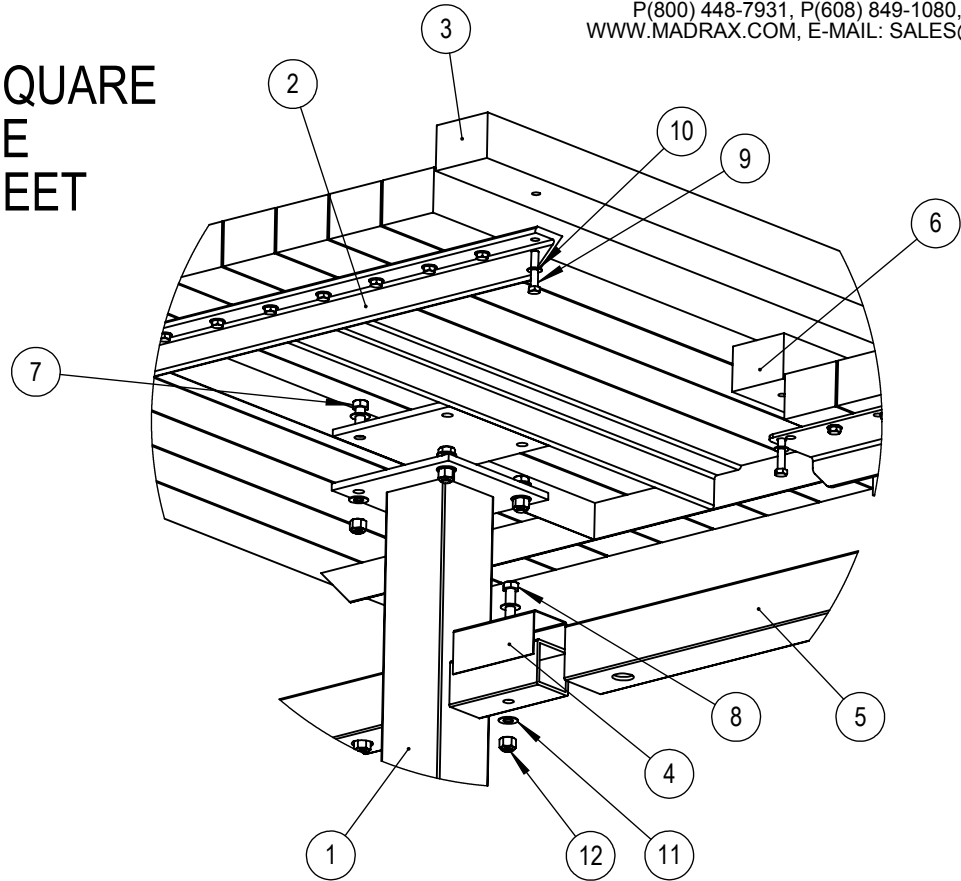

WALDEN 4 FOOT SQUARE PICNIC TABLE HARDWARE SHEET

ITEM NO.	PART NUMBER	QTY.
1	CRT Center Post	1
2	WDTs Top Frame	1
3	WDTs 4FT Table Board	13
4	Square Table Stub Shim	1 PER SEAT
5	WDTs SEAT FRAME	# OF SEATS
6	WDTs 40" Board	3 PER SEAT
7	1/2"-13 x 1-3/4" SS Hex Bolt	4
8	1/2"-13 x 3-1/2" SS Hex Bolt	1 PER SEAT
9	3/8" SS Lag Bolt (2" FOR RP, 1.5" FOR WOOD)	26 FOR TABLE, 6 PER SEAT
10	3/8" SS Flat Washer	26 FOR TABLE, 6 PER SEAT
11	1/2"ID 1"OD SS Flat Washer	4 FOR TABLE, 1 PER SEAT
12	Lock Nut 1/2"-13 SS	4 PER TABLE, 1 PER SEAT
13	.375 x 8 rod	1
14	ANTISEIZE	1