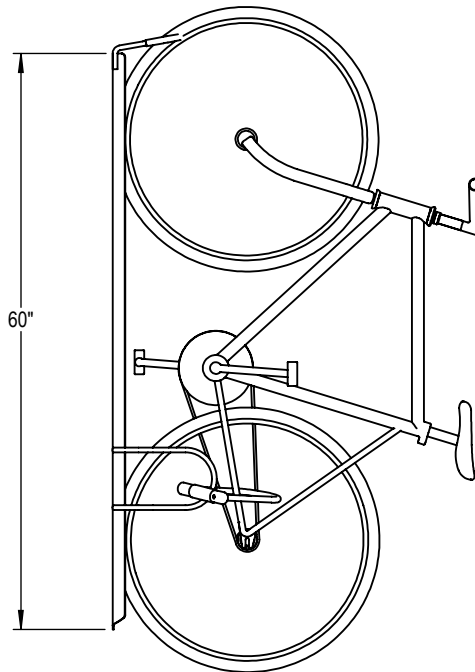

WALL RACK INSTALLATION

PRODUCT: WRK-1-WM
DESCRIPTION: WALL RACK, 1 BIKE, WALL MOUNT

DATE: 4-4-19
ENG: SMC

CONFIDENTIAL DRAWING AND INFORMATION IS NOT TO BE COPIED OR DISCLOSED TO OTHERS WITHOUT THE CONSENT OF GRABER MANUFACTURING, INC. SPECIFICATIONS ARE SUBJECT TO CHANGE WITHOUT NOTICE.