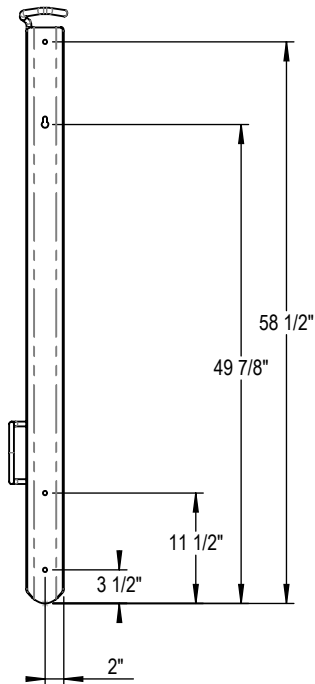

WALL RACK INSTALLATION

PRODUCT: WRK-1-WM
DESCRIPTION: WALL RACK, 1 BIKE, WALL MOUNT

DATE: 4-4-19
ENG: SMC

CONFIDENTIAL DRAWING AND INFORMATION IS NOT TO BE COPIED OR DISCLOSED TO OTHERS WITHOUT THE CONSENT OF GRABER MANUFACTURING, INC. SPECIFICATIONS ARE SUBJECT TO CHANGE WITHOUT NOTICE.