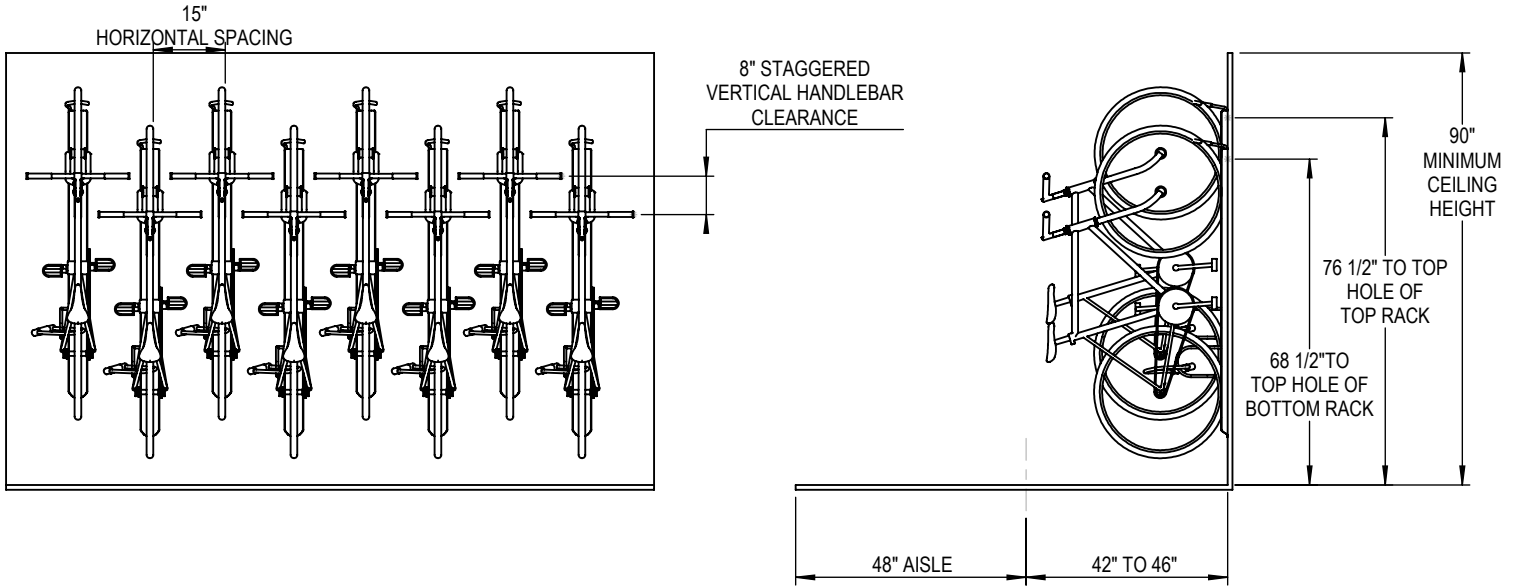

WALL RACK INSTALLATION

PRODUCT: WRK-1-WM
DESCRIPTION: WALL RACK, 1 BIKE, WALL MOUNT

DATE: 4-4-19
ENG: SMC

CONFIDENTIAL DRAWING AND INFORMATION IS NOT TO BE COPIED OR DISCLOSED TO OTHERS WITHOUT THE CONSENT OF GRABER MANUFACTURING, INC. SPECIFICATIONS ARE SUBJECT TO CHANGE WITHOUT NOTICE.