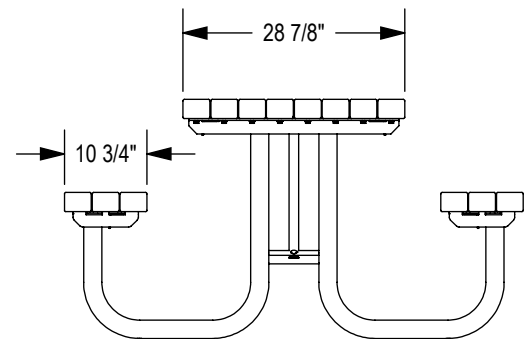

RADIUS ON ALL END CUTS

RECYCLED PLASTIC PROFILES  
 WITH SUPPORTS BENEATH

ASTM-A123 HOT DIP  
 GALVANIZED STEEL FRAME  
 OR TGIC POWDER COAT

PRODUCT: WDTFS-8HC-RP34  
 DESCRIPTION: WALDEN FREE STANDING PICNIC TABLE, ADA 8 FEET,  
 3X4 RECYCLED PLASTIC SHOWN