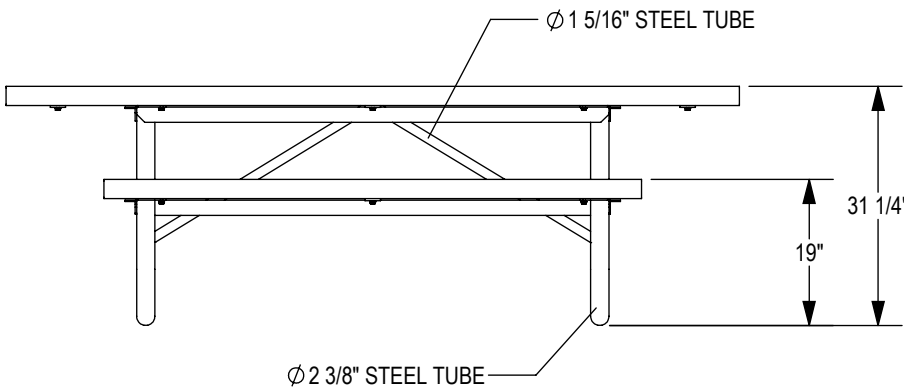

RADIUS ON ALL END CUTS

RECYCLED PLASTIC PROFILES  
 WITH SUPPORTS BENEATH

ASTM-A123 HOT DIP  
 GALVANIZED STEEL FRAME  
 OR TGIC POWDER COAT

PRODUCT: WDTFS-8HC-RP34  
 DESCRIPTION: WALDEN FREE STANDING PICNIC TABLE, ADA 8 FEET,  
 3X4 RECYCLED PLASTIC SHOWN