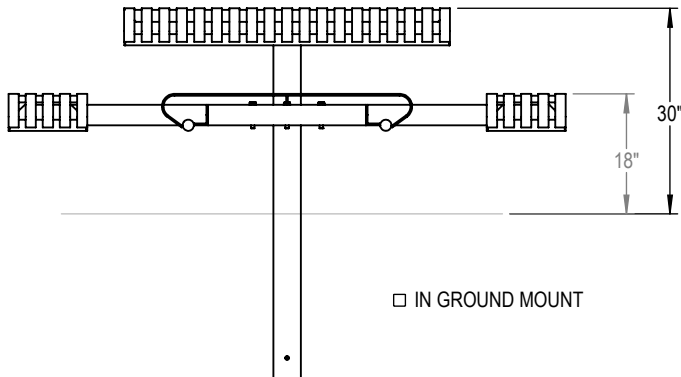

SURFACE MOUNT

IN GROUND MOUNT

PRODUCT: CRT4-2
 DESCRIPTION: CARNIVAL TABLE, 4 FT. SQUARE, 2 SEATS,
 PEDESTAL MOUNT
 DATE: 7-9-14
 ENG: SMC

CONFIDENTIAL DRAWING AND INFORMATION IS NOT TO BE COPIED OR DISCLOSED TO OTHERS WITHOUT THE CONSENT OF GRABER MANUFACTURING, INC. SPECIFICATIONS ARE SUBJECT TO CHANGE WITHOUT NOTICE.