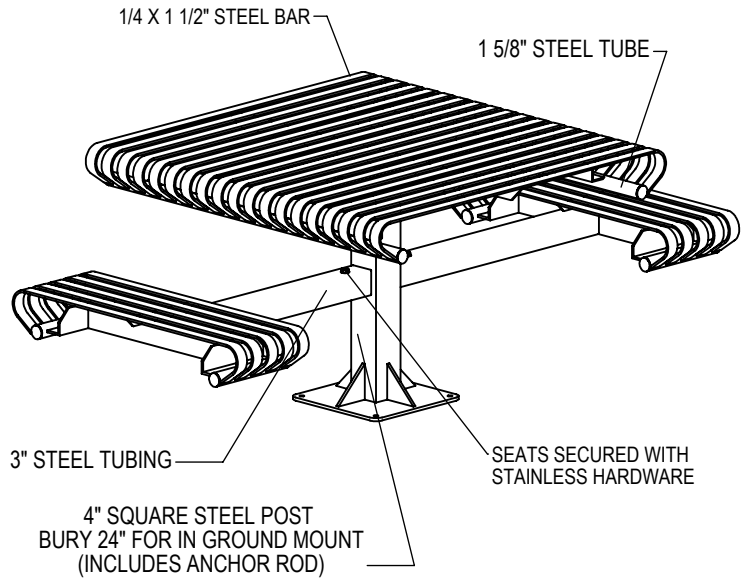

SURFACE MOUNT

IN GROUND MOUNT

PRODUCT: CRT4-2
 DESCRIPTION: CARNIVAL TABLE, 4 FT. SQUARE, 2 SEATS,
 PEDESTAL MOUNT
 DATE: 7-9-14
 ENG: SMC

CONFIDENTIAL DRAWING AND INFORMATION IS NOT TO BE COPIED OR DISCLOSED TO OTHERS WITHOUT THE CONSENT OF GRABER MANUFACTURING, INC. SPECIFICATIONS ARE SUBJECT TO CHANGE WITHOUT NOTICE.

SITE FURNISHING IS POWDER COATED WITH TGIC POLYESTER. STEEL SURFACE PREP INCLUDES MECHANICAL AND CHEMICAL ETCHING FOLLOWED WITH A COATING TO IMPROVE ADHESION AND CORROSION RESISTANCE.