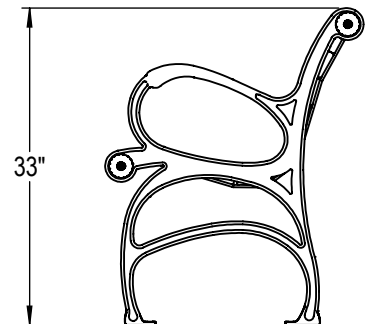

WLB-2 27"
 WLB-4 51"
 WLB-5 61"
 WLB-6 72" (SHOWN)
 WLB-8 98"

PRODUCT: WLB-WI, RP
 DESCRIPTION: WALDORF BENCH, WOOD OR RECYCLED PLASTIC

DATE: 6-13-18
 ENG: SMC

CONFIDENTIAL DRAWING AND INFORMATION IS NOT TO BE COPIED OR DISCLOSED TO OTHERS WITHOUT THE CONSENT OF GRABER MANUFACTURING, INC. SPECIFICATIONS ARE SUBJECT TO CHANGE WITHOUT NOTICE.