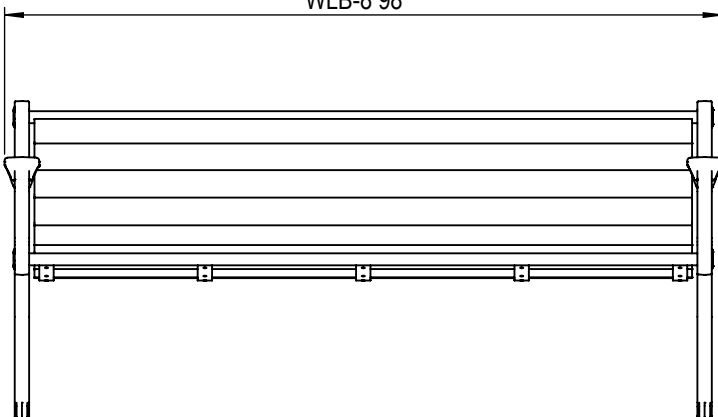

WLB-2 27"
 WLB-4 51"
 WLB-5 61"
 WLB-6 72" (SHOWN)
 WLB-8 98"

PRODUCT: WLB-WI, RP
 DESCRIPTION: WALDORF BENCH, WOOD OR RECYCLED PLASTIC

DATE: 6-13-18
 ENG: SMC

CONFIDENTIAL DRAWING AND INFORMATION IS NOT TO BE COPIED OR DISCLOSED TO OTHERS WITHOUT THE CONSENT OF GRABER MANUFACTURING, INC. SPECIFICATIONS ARE SUBJECT TO CHANGE WITHOUT NOTICE.