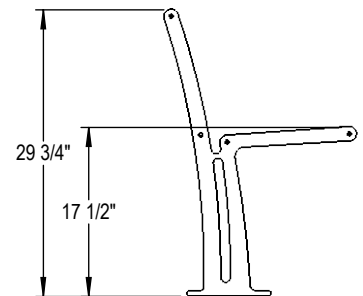

- WGB-4 48"
- WGB-6 70"
- WGB-8 95"

PRODUCT: WGB-L-RP(WI) (4, 6, 8)  
DESCRIPTION: WINGRA BENCH, SURFACE MOUNT, RECYCLED PLASTIC OR WOOD IPE SEAT

DATE: 8-7-18  
ENG: SMC

CONFIDENTIAL DRAWING AND INFORMATION IS NOT TO BE COPIED OR DISCLOSED  
TO OTHERS WITHOUT THE CONSENT OF GRABER MANUFACTURING, INC.  
SPECIFICATIONS ARE SUBJECT TO CHANGE WITHOUT NOTICE.