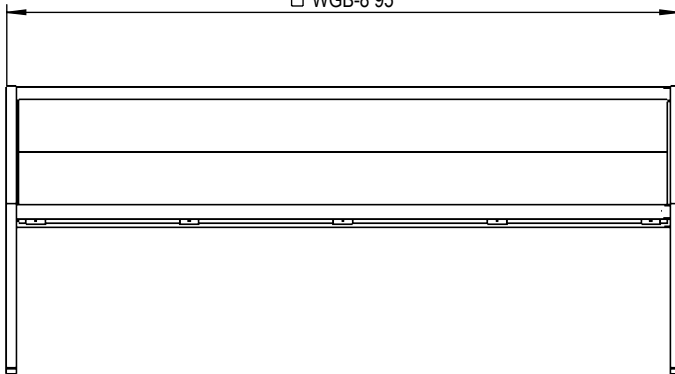

- WGB-4 48"
- WGB-6 70"
- WGB-8 95"

PRODUCT: WGB-L-RP(WI) (4, 6, 8)  
DESCRIPTION: WINGRA BENCH, SURFACE MOUNT, RECYCLED PLASTIC OR WOOD IPE SEAT

DATE: 8-7-18  
ENG: SMC

CONFIDENTIAL DRAWING AND INFORMATION IS NOT TO BE COPIED OR DISCLOSED  
TO OTHERS WITHOUT THE CONSENT OF GRABER MANUFACTURING, INC.  
SPECIFICATIONS ARE SUBJECT TO CHANGE WITHOUT NOTICE.