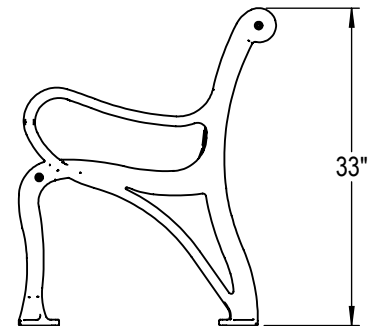

GRB-2 30"  
 GRB-4 52"  
 GRB-5 62"  
 GRB-6 74" (SHOWN)  
 GRB-8 96"

PRODUCT: GRB-HS  
 DESCRIPTION: GRAMERCY BENCH, HORIZONTAL STEEL STRAPS

DATE: 11-28-17  
 ENG: SMC

CONFIDENTIAL DRAWING AND INFORMATION IS NOT TO BE COPIED OR DISCLOSED TO OTHERS WITHOUT THE CONSENT OF GRABER MANUFACTURING, INC. SPECIFICATIONS ARE SUBJECT TO CHANGE WITHOUT NOTICE.