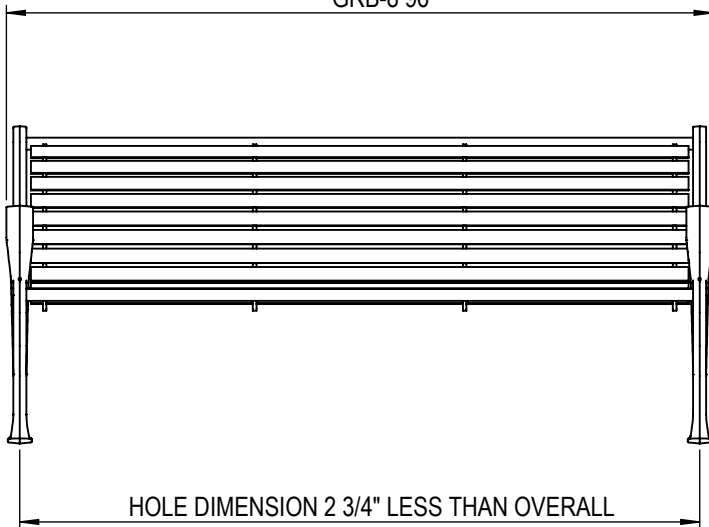

GRB-2 30"  
 GRB-4 52"  
 GRB-5 62"  
 GRB-6 74" (SHOWN)  
 GRB-8 96"

PRODUCT: GRB-HS  
 DESCRIPTION: GRAMERCY BENCH, HORIZONTAL STEEL STRAPS

DATE: 11-28-17  
 ENG: SMC

CONFIDENTIAL DRAWING AND INFORMATION IS NOT TO BE COPIED OR DISCLOSED TO OTHERS WITHOUT THE CONSENT OF GRABER MANUFACTURING, INC. SPECIFICATIONS ARE SUBJECT TO CHANGE WITHOUT NOTICE.