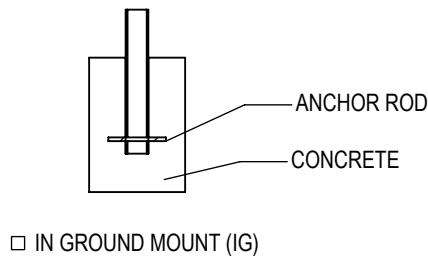

FREESTANDING (FS)

CHECK DESIRED MOUNT

PRODUCT: SPR-DBL-11-SF(FS,IG)  
DESCRIPTION: SPARTAN BIKE RACK  
11 TO 13 BIKES, PARK BOTH SIDES,  
SURFACE, FREESTANDING OR IN GROUND MOUNT

DATE: 10-19-18  
ENG: SMC