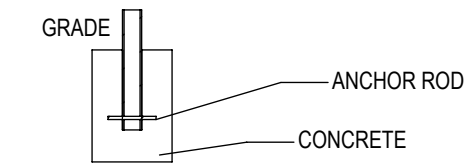

CHECK DESIRED MOUNT

IN GROUND MOUNT (IG)

SURFACE FLANGE MOUNT (SF)

PRODUCT: PARBC-2-SF(IG)
DESCRIPTION: POST AND RING BIKE RACK WITH STEEL BALL, TUBE STEEL ARMS
2 BIKE, SURFACE OR IN GROUND MOUNT

DATE: 10-17-18
ENG: SMC