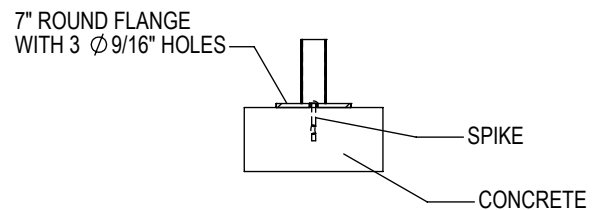

CHECK DESIRED MOUNT

IN GROUND MOUNT (IG)

SURFACE FLANGE MOUNT (SF)

PRODUCT: PARBC-2-SF(IG)
DESCRIPTION: POST AND RING BIKE RACK WITH STEEL BALL, TUBE STEEL ARMS
2 BIKE, SURFACE OR IN GROUND MOUNT

DATE: 10-17-18
ENG: SMC