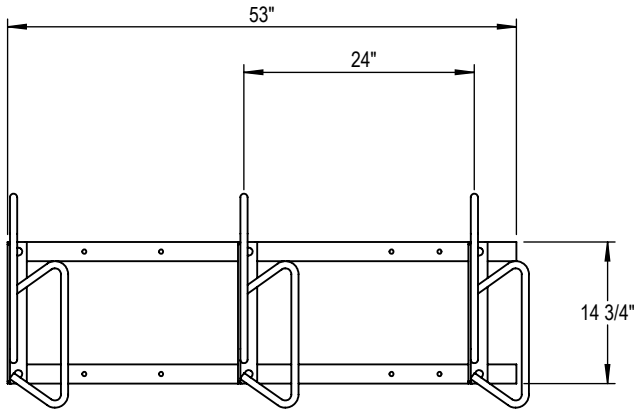

3/4" SOLID STEEL ROD
LOCKING BAR

Ø 7/16" MOUNTING HOLE

2 X 1" STEEL CHANNEL

3/4" SOLID STEEL ROD
WHEEL STOP

PRODUCT: SHK-SNG-3
DESCRIPTION: SHARK™ BIKE RACK
3 BIKE, SINGLE SIDED (PARK ONE SIDE)
DATE: 5-27-20
ENG: SMC