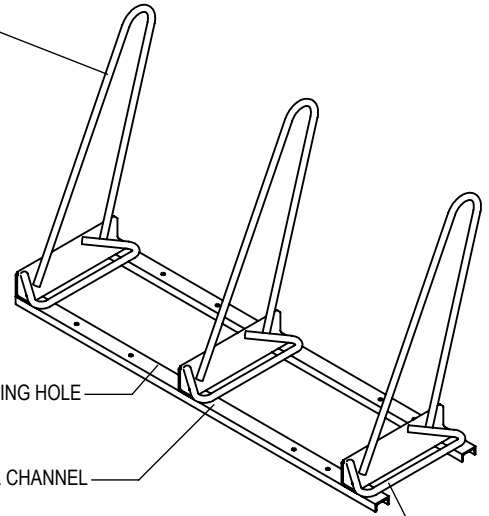

3/4" SOLID STEEL ROD
LOCKING BAR

Ø 7/16" MOUNTING HOLE

2 X 1" STEEL CHANNEL

3/4" SOLID STEEL ROD
WHEEL STOP

PRODUCT: SHK-SNG-3
DESCRIPTION: SHARK™ BIKE RACK
3 BIKE, SINGLE SIDED (PARK ONE SIDE)
DATE: 5-27-20
ENG: SMC