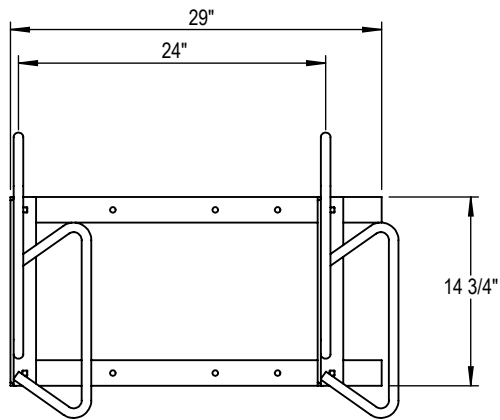

3/4" SOLID STEEL ROD
LOCKING BAR

2 X 1" STEEL CHANNEL

Ø 7/16" MOUNTING HOLE

3/4" SOLID STEEL ROD
WHEEL STOP

PRODUCT: SHK-SNG-2
DESCRIPTION: SHARK™ BIKE RACK
2 BIKE, SINGLE SIDED (PARK ONE SIDE)
DATE: 5-27-20
ENG: SMC