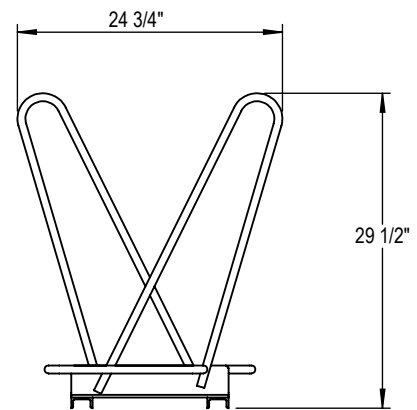

3/4" SOLID STEEL ROD  
LOCKING BAR

PRODUCT: SHK-DBL-5  
DESCRIPTION: SHARK™ BIKE RACK  
5 BIKE, DOUBLE SIDED (PARK BOTH SIDES)  
DATE: 5-27-20  
ENG: SMC

CONFIDENTIAL DRAWING AND INFORMATION IS NOT TO BE COPIED OR DISCLOSED TO OTHERS WITHOUT THE CONSENT OF GRABER MANUFACTURING, INC. SPECIFICATIONS ARE SUBJECT TO CHANGE WITHOUT NOTICE.