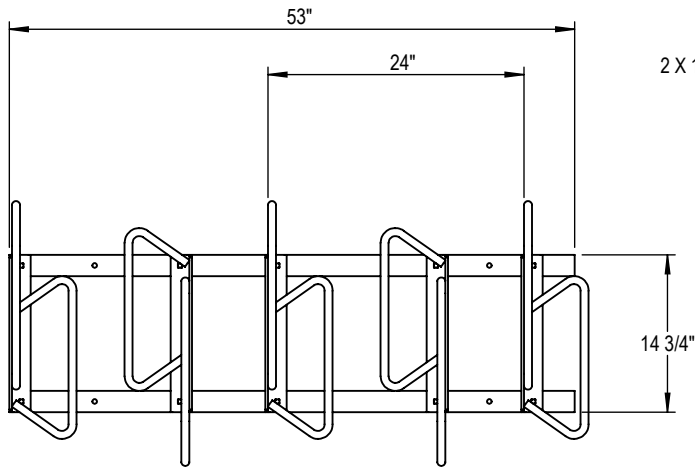

3/4" SOLID STEEL ROD  
LOCKING BAR

PRODUCT: SHK-DBL-5  
DESCRIPTION: SHARK™ BIKE RACK  
5 BIKE, DOUBLE SIDED (PARK BOTH SIDES)  
DATE: 5-27-20  
ENG: SMC

CONFIDENTIAL DRAWING AND INFORMATION IS NOT TO BE COPIED OR DISCLOSED TO OTHERS WITHOUT THE CONSENT OF GRABER MANUFACTURING, INC. SPECIFICATIONS ARE SUBJECT TO CHANGE WITHOUT NOTICE.