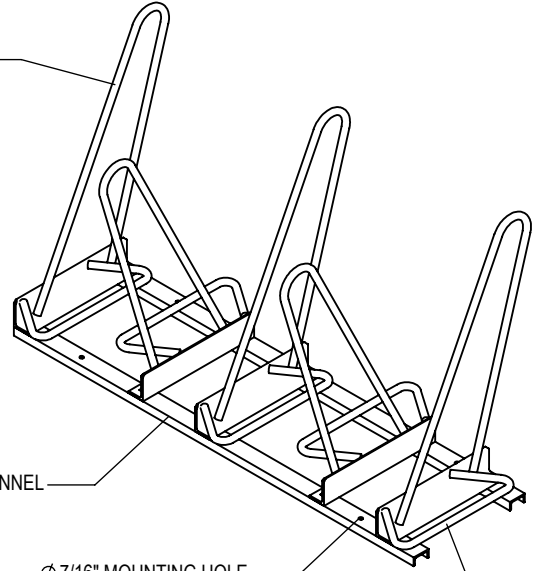

3/4" SOLID STEEL ROD  
LOCKING BAR

PRODUCT: SHK-DBL-5  
DESCRIPTION: SHARK™ BIKE RACK  
5 BIKE, DOUBLE SIDED (PARK BOTH SIDES)  
DATE: 5-27-20  
ENG: SMC

CONFIDENTIAL DRAWING AND INFORMATION IS NOT TO BE COPIED OR DISCLOSED TO OTHERS WITHOUT THE CONSENT OF GRABER MANUFACTURING, INC. SPECIFICATIONS ARE SUBJECT TO CHANGE WITHOUT NOTICE.