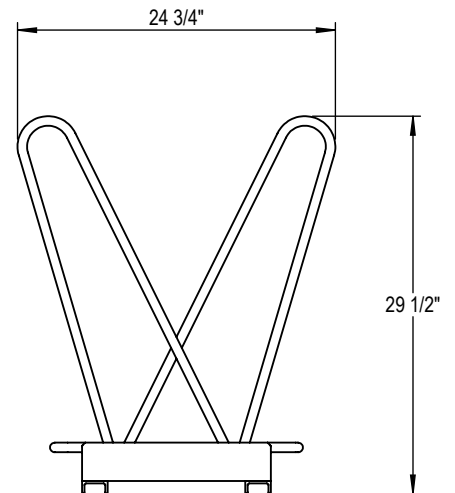

3/4" SOLID STEEL ROD  
LOCKING BAR

PRODUCT: SHK-DBL-3  
DESCRIPTION: SHARK™ BIKE RACK  
3 BIKE, DOUBLE SIDED (PARK BOTH SIDES)

DATE: 5-27-20  
ENG: SMC

CONFIDENTIAL DRAWING AND INFORMATION IS NOT TO BE COPIED OR DISCLOSED  
TO OTHERS WITHOUT THE CONSENT OF GRABER MANUFACTURING, INC.  
SPECIFICATIONS ARE SUBJECT TO CHANGE WITHOUT NOTICE.