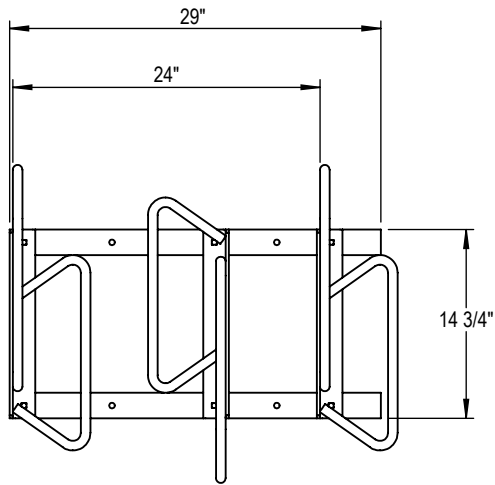

3/4" SOLID STEEL ROD  
LOCKING BAR

PRODUCT: SHK-DBL-3  
DESCRIPTION: SHARK™ BIKE RACK  
3 BIKE, DOUBLE SIDED (PARK BOTH SIDES)

DATE: 5-27-20  
ENG: SMC

CONFIDENTIAL DRAWING AND INFORMATION IS NOT TO BE COPIED OR DISCLOSED  
TO OTHERS WITHOUT THE CONSENT OF GRABER MANUFACTURING, INC.  
SPECIFICATIONS ARE SUBJECT TO CHANGE WITHOUT NOTICE.