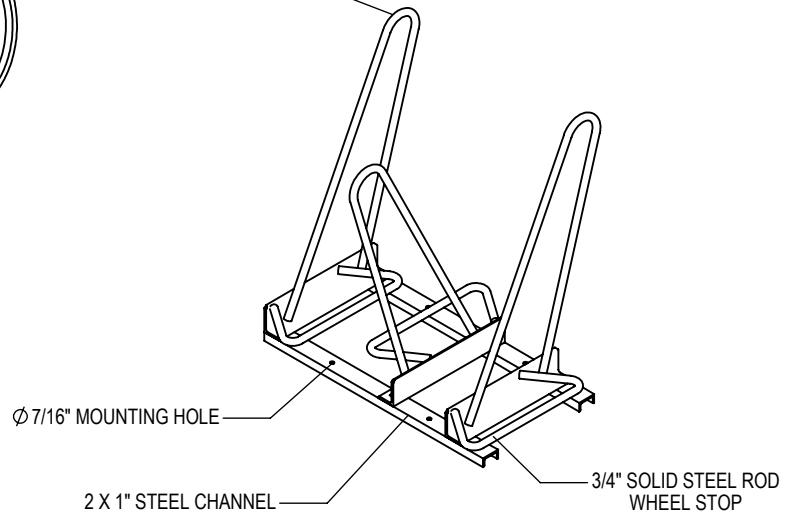

3/4" SOLID STEEL ROD  
LOCKING BAR

PRODUCT: SHK-DBL-3  
DESCRIPTION: SHARK™ BIKE RACK  
3 BIKE, DOUBLE SIDED (PARK BOTH SIDES)

DATE: 5-27-20  
ENG: SMC

CONFIDENTIAL DRAWING AND INFORMATION IS NOT TO BE COPIED OR DISCLOSED  
TO OTHERS WITHOUT THE CONSENT OF GRABER MANUFACTURING, INC.  
SPECIFICATIONS ARE SUBJECT TO CHANGE WITHOUT NOTICE.