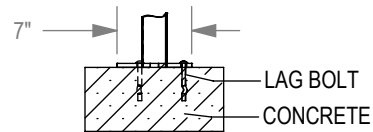

10% OF THE SALE OF THIS BICYCLE RACK GOES TO BIKE ADVOCACY

IN GROUND MOUNT (IG)

CHECK DESIRED MOUNT

SURFACE FLANGE MOUNT (SF)

PRODUCT: ADBM-2-SF(IG)
 DESCRIPTION: ADVOCATE MINI BIKE RACK
 2 BIKE, SURFACE OR IN GROUND MOUNT
 DATE: 9-25-14
 ENG: SMC