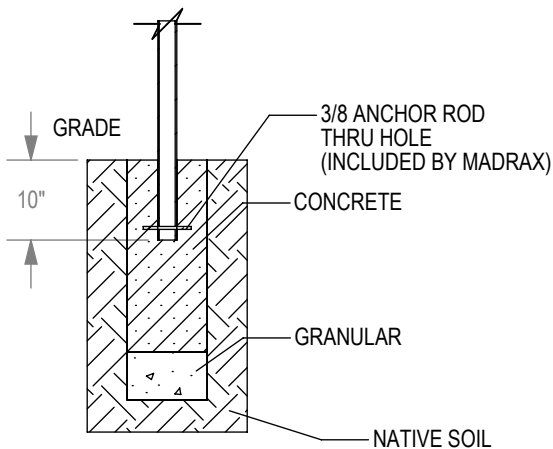

10% OF THE SALE OF THIS BICYCLE RACK GOES TO BIKE ADVOCACY

IN GROUND MOUNT (IG)

CHECK DESIRED MOUNT

SURFACE FLANGE MOUNT (SF)

PRODUCT: ADBM-2-SF(IG)
 DESCRIPTION: ADVOCATE MINI BIKE RACK
 2 BIKE, SURFACE OR IN GROUND MOUNT
 DATE: 9-25-14
 ENG: SMC