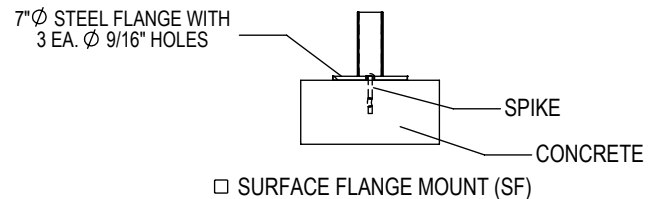

CHECK DESIRED MOUNT

PRODUCT: CYB-4-SF(IG)  
 DESCRIPTION: CYC BICRAC BIKE RACK  
 2 TO 4 BIKE, SURFACE OR IN GROUND MOUNT  
 DATE: 1-15-2020  
 ENG: HMG

CONFIDENTIAL DRAWING AND INFORMATION IS NOT TO BE COPIED OR DISCLOSED TO OTHERS WITHOUT THE CONSENT OF GRABER MANUFACTURING, INC. SPECIFICATIONS ARE SUBJECT TO CHANGE WITHOUT NOTICE.