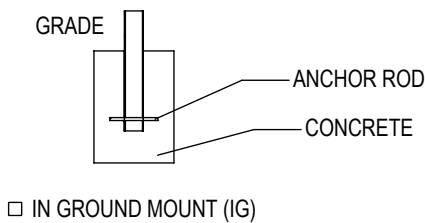

CHECK DESIRED MOUNT

PRODUCT: CYB-4-SF(IG)  
 DESCRIPTION: CYC BICRAC BIKE RACK  
 2 TO 4 BIKE, SURFACE OR IN GROUND MOUNT  
 DATE: 1-15-2020  
 ENG: HMG

CONFIDENTIAL DRAWING AND INFORMATION IS NOT TO BE COPIED OR DISCLOSED TO OTHERS WITHOUT THE CONSENT OF GRABER MANUFACTURING, INC. SPECIFICATIONS ARE SUBJECT TO CHANGE WITHOUT NOTICE.