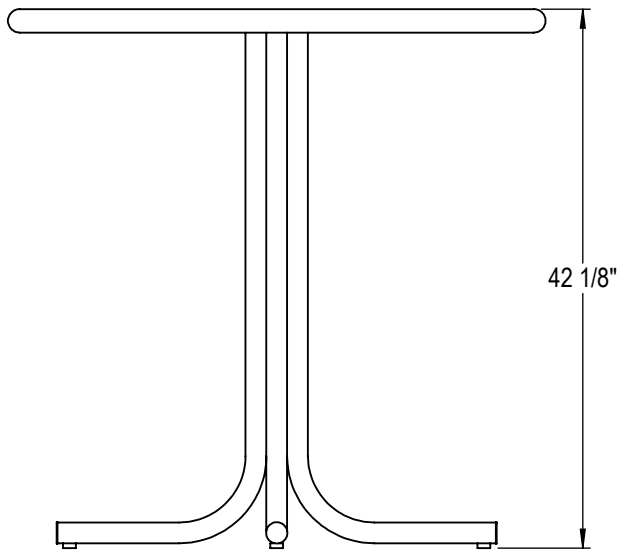

ROUNDED 'C' PROFILE EDGE

PRODUCT: CFT-P-TUBB
DESCRIPTION: CAFE TABLE, 36 OR 42 INCH DIAMETER,
TUBE LEG BASE, ROUND STEEL TOP, BAR HEIGHT

DATE: 12-14-18
ENG: SMC

CONFIDENTIAL DRAWING AND INFORMATION IS NOT TO BE COPIED OR DISCLOSED
TO OTHERS WITHOUT THE CONSENT OF GRABER MANUFACTURING, INC.
SPECIFICATIONS ARE SUBJECT TO CHANGE WITHOUT NOTICE.

- ROUND STEEL TOP
- ROUND STAINLESS STEEL TOP

SITE FURNISHING IS POWDER COATED WITH TGIC POLYESTER.
STEEL SURFACE PREP INCLUDES MECHANICAL AND CHEMICAL
ETCHING FOLLOWED WITH A COATING TO IMPROVE ADHESION
AND CORROSION RESISTANCE.