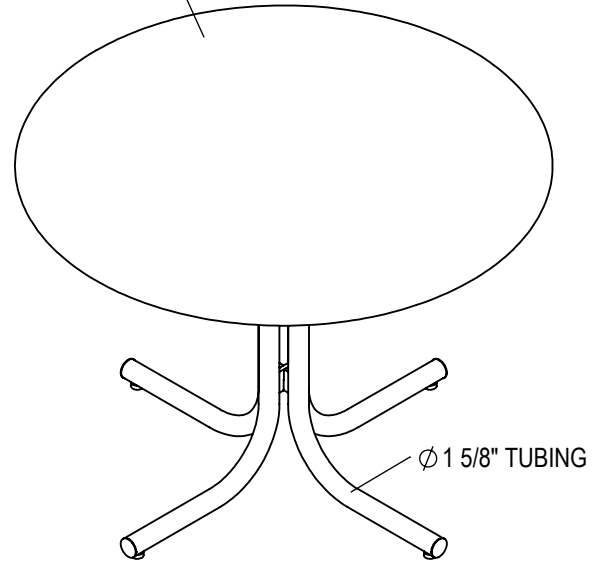

ROUNDED 'C' PROFILE EDGE

PRODUCT: CFT-P-TUBB
DESCRIPTION: CAFE TABLE, 36 OR 42 INCH DIAMETER,
TUBE LEG BASE, ROUND STEEL TOP, BAR HEIGHT

DATE: 12-14-18
ENG: SMC

CONFIDENTIAL DRAWING AND INFORMATION IS NOT TO BE COPIED OR DISCLOSED
TO OTHERS WITHOUT THE CONSENT OF GRABER MANUFACTURING, INC.
SPECIFICATIONS ARE SUBJECT TO CHANGE WITHOUT NOTICE.

- ROUND STEEL TOP
- ROUND STAINLESS STEEL TOP

SITE FURNISHING IS POWDER COATED WITH TGIC POLYESTER.
STEEL SURFACE PREP INCLUDES MECHANICAL AND CHEMICAL
ETCHING FOLLOWED WITH A COATING TO IMPROVE ADHESION
AND CORROSION RESISTANCE.